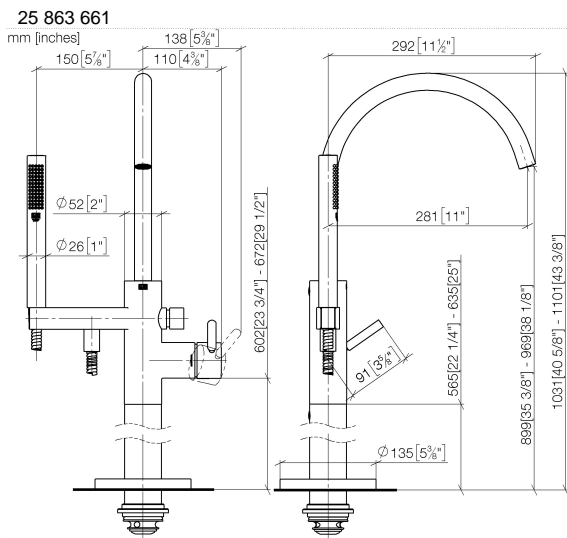

Single-lever bath mixer with stand pipe for free-standing assembly with hand shower set - Brushed Dark Platinum

TARA